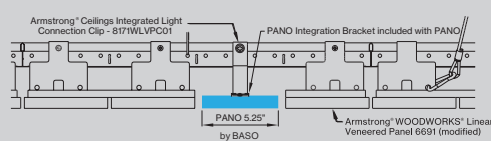

WoodWorks® Grille Ceiling Integration

Linear Solid Wood Panel

Linear Solid Wood Panel

REMOTE MOUNTING

Quick and easy electrical connection

REMOTE MOUNTING

Catalog Number Example

PANO5-WLS-BL-PS-OP-27K-C80-UNV-010V-0550LF-ST-04FT