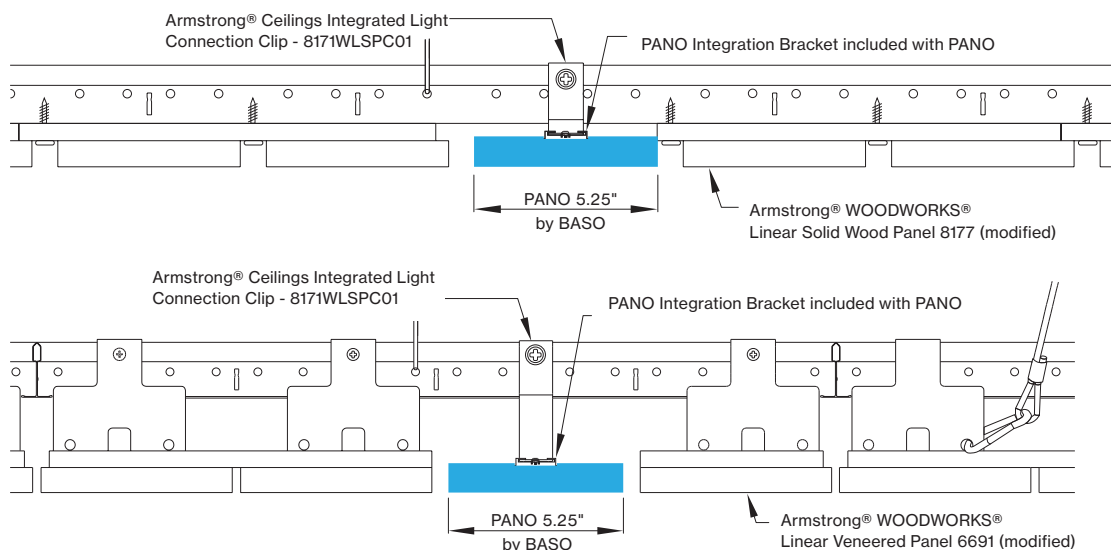

fixture replaces full length of ceiling panel; please see table on next page and fixture length dimensions

G CRI

CRI > 80 C80
CRI > 90 C90

BASO

basolighting.com

CS-V01

02/2025

Technical data

	SIZE TYPE	LED COLOR TEMPERATURE	INPUT WATTS	DELIVERED LM TOTAL	LIGHT DISTRIBUTION	DELIVERED LUMEN DIRECT	OPTICAL EFFICIENCY	LUMINAIRE EFFICACY
PANO 5.25"								
e LED	8' opal	40 K	35.4 W	4400 lm	100% down	4400 lm	81%	110 lm/W
e ² LED	8' opal	40 K	50.5 W	6200 lm	100% down	6200 lm	81%	106 lm/W
e ²⁺ LED	8' opal	40 K	67.3 W	8000 lm	100% down	8000 lm	81%	98 lm/W

for 27 K, 30 K or 35 K multiply lm value by 0.96

WoodWorks® Grille Ceiling System Integration

(for more ceiling options, please see CEILING OPTIONS pages)

Available lengths for ceiling types

CEILING TYPE	2 FT	4 FT	6 FT	8 FT
WoodWorks® Grille Tegular 9/16	23.375"	47.375"	n/a	n/a
WoodWorks® Grille Tegular 15/16	23"	47"	n/a	n/a
WoodWorks® Grille Classic	23"	47"	71"	95"
WoodWorks® Grille Forte	*23"	47"	71"	95"
WoodWorks® Linear Solid Wood panels	*23"	*47"	*71"	95"
WoodWorks® Linear Veneered panels	*23"	*47"	*71"	95.25"