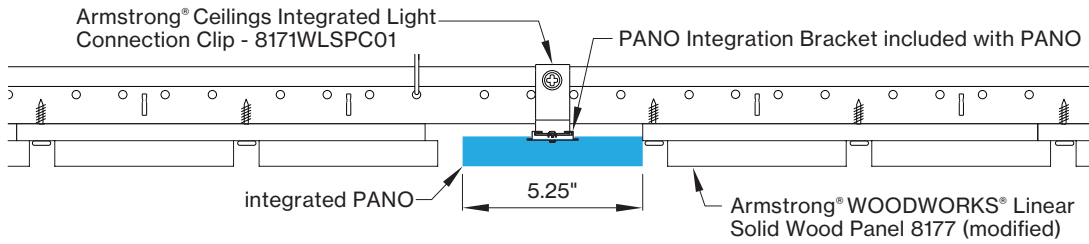

DIMENSIONS

WLS - ARMSTRONG® WOODWORKS® LINEAR SOLID WOOD PANELS