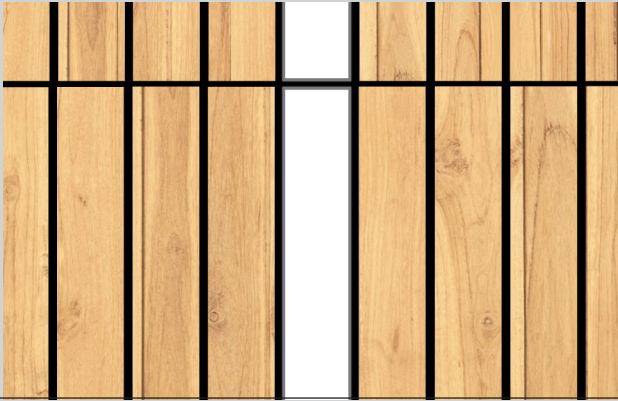

PANO 5.25"

WOODWORKS®

LINEAR SOLID & VENEERED WOOD PANELS

CERTIFICATIONS & COMPLIANCE

FEATURES

5 YEAR
limited
led warranty

PERFORMANCE

- Coordinates with Woodworks® Linear & Veneered ceiling panel
- Up to 124lm/W
- High performance opal cover
- Remote mountable LED driver
- Damp rated