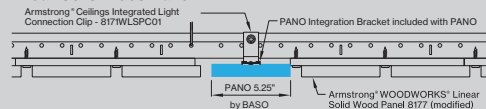

PANO 5.25"

WOODWORKS®

LINEAR SOLID & VENEERED WOOD PANELS

CERTIFICATIONS & COMPLIANCE

FEATURES

5 YEAR
limited
led warranty

PERFORMANCE

- Coordinates with Woodworks® Linear & Veneered ceiling panel
- Up to 124lm/W
- High performance opal cover
- Remote mountable LED driver
- Damp rated

WoodWorks® Grille Ceiling Integration

Linear Solid Wood Panel

Linear Solid Wood Panel

REMOTE MOUNTING

Quick and easy electrical connection

REMOTE MOUNTING

Catalog Number Example

PANO5-WLS-BL-PS-OP-27K-C80-UNV-010V-0550LF-ST-04FT