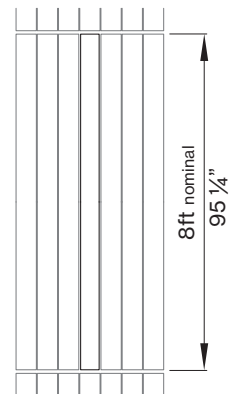

fixture replaces full length of ceiling panel; please see table on next page and fixture length dimensions

G CRI

CRI > 80 C80
CRI > 90 C90

BASO

basolighting.com

CS-V01

02/2025

Technical data

	SIZE TYPE	LED COLOR TEMPERATURE	INPUT WATTS	DELIVERED LM TOTAL	LIGHT DISTRIBUTION	DELIVERED LUMEN DIRECT	OPTICAL EFFICIENCY	LUMINAIRE EFFICACY
PANO 5.25"								
e LED	8' opal	40 K	35.4 W	4400 lm	100% down	4400 lm	81%	110 lm/W
e ² LED	8' opal	40 K	50.5 W	6200 lm	100% down	6200 lm	81%	106 lm/W
e ²⁺ LED	8' opal	40 K	67.3 W	8000 lm	100% down	8000 lm	81%	98 lm/W

*Woodworks ceilings are not available in this length. Wood panels need to be cut in the field to fit this length.

INTEGRATED LIGHT CONNECTION CLIP

Armstrong® Ceilings Integrated Light Connection Clip

visit armstrongceilings.com/linearlighting

DIMENSIONS

WLS - ARMSTRONG® WOODWORKS® LINEAR SOLID WOOD PANELS

WLS view from below

WLV - ARMSTRONG® WOODWORKS® LINEAR VENEERED PANELS

WLV view from below

PANO mounting instructions

Get access to the PANO mounting instructions faster by scanning the QR code.