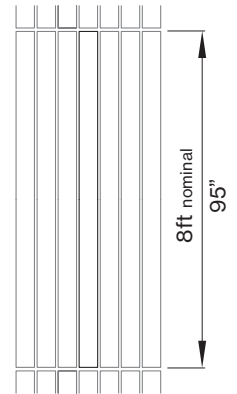

WLS view from below